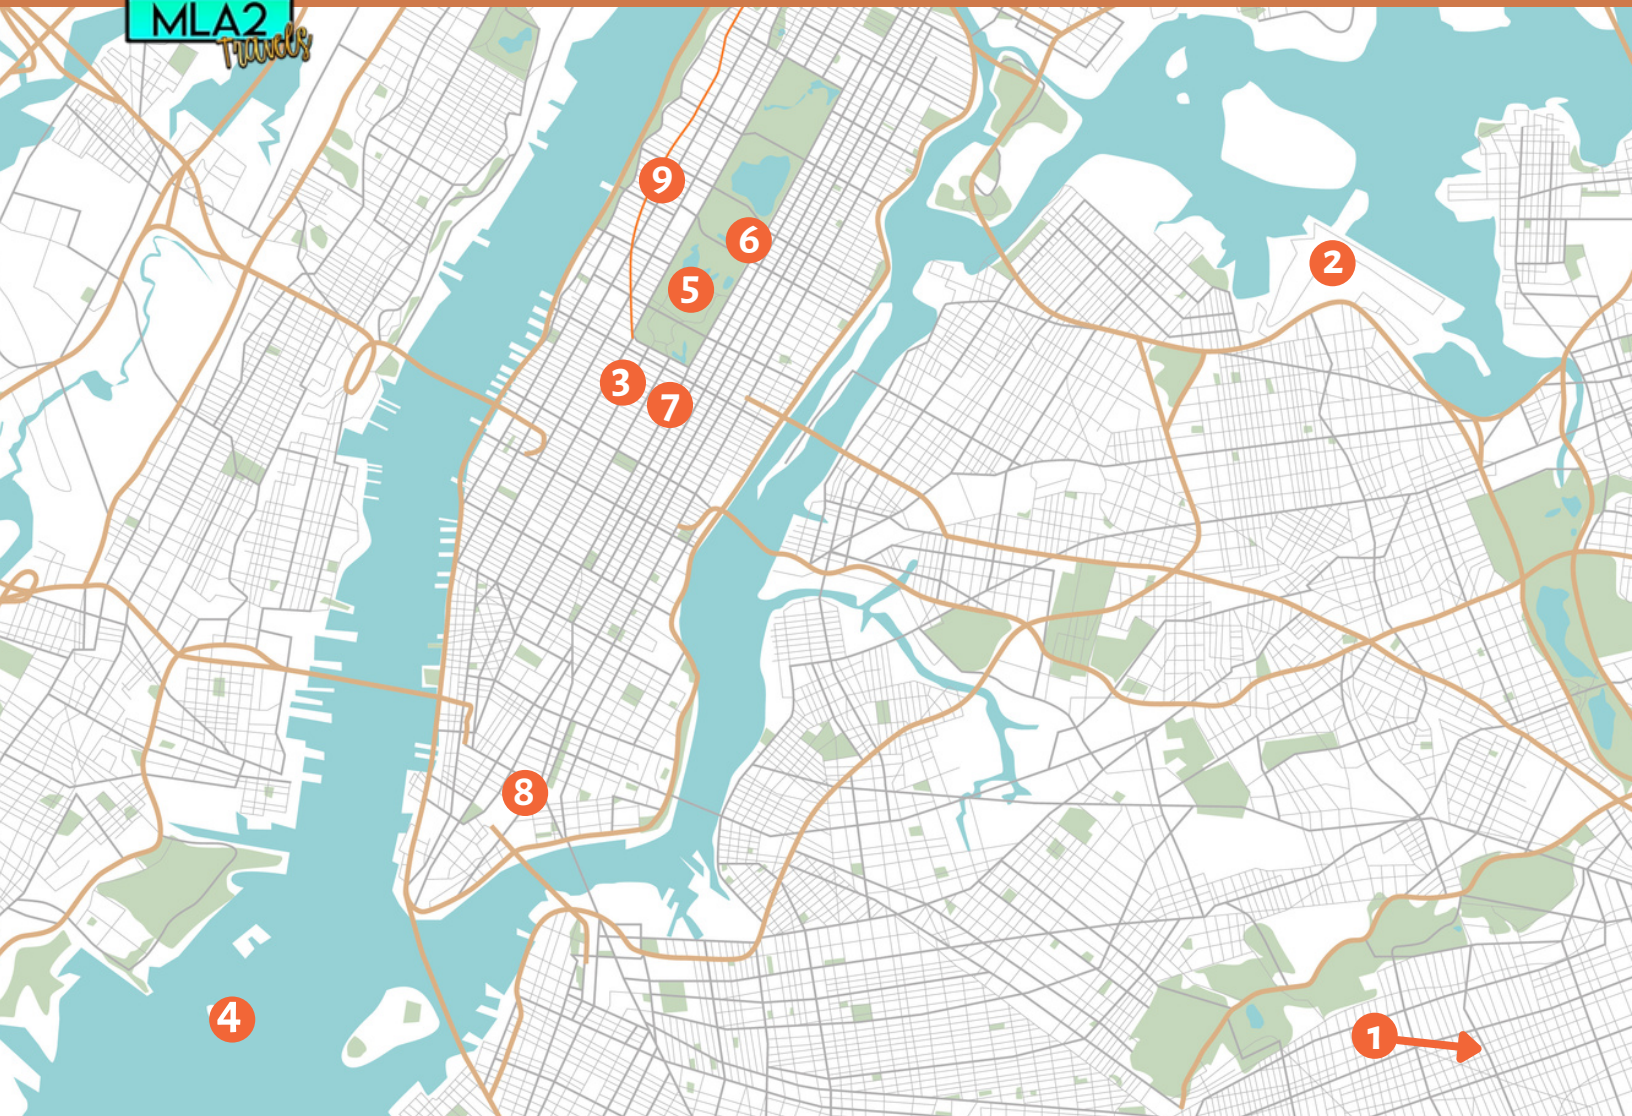

places to know in *New York City*

- 1 John F. Kennedy International Airport (JFK)
- 2 LaGuardia International Airport (LGA)
- 3 Times Square

- 4 Staten Island/Statue of Liberty
- 5 Central Park
- 6 The Metropolitan Museum of Art

- 7 Rockefeller Center
- 8 US Stock Exchange
- 9 Broadway

Seasonality

HIGH SEASON: June to August and November to December
LOW SEASON: January and February